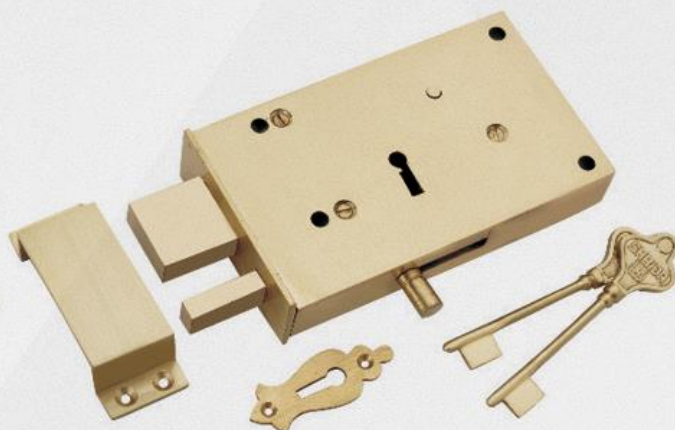

DOOR LOCKS

FULL S.S. DOOR LOCK

FULL BRASS DOOR LOCK