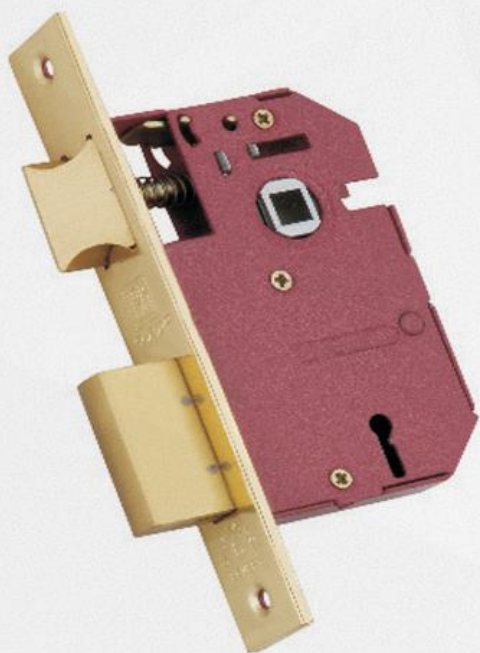

MORTISE LEVER LOCKS

HEAVY LOCK, D/T

SLEEK KY LOCK, S/T