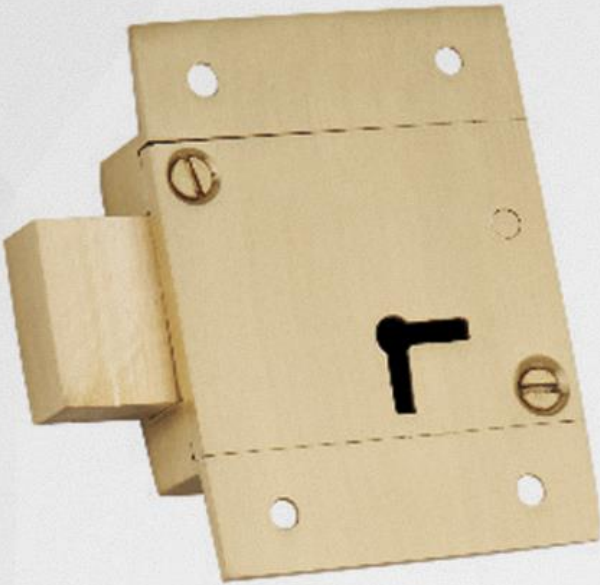

Brass Cupboard Locks

LONG LINK HEAVY