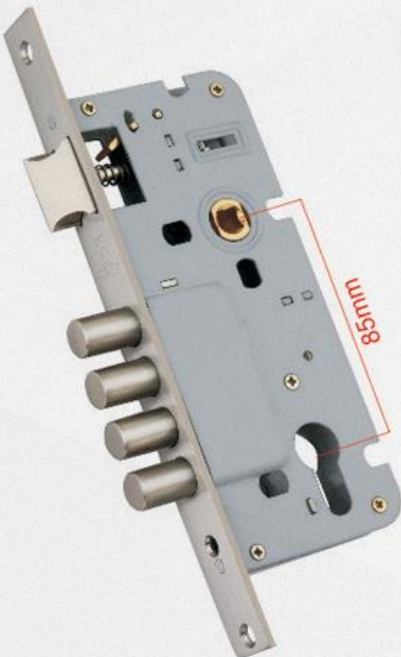

# Brass Pull Handle

**BPH - 304**

**BPH - 305**

**BPH - 310**

**BPH - 311**

# Brass Cupboard Locks

**LONG LINK HEAVY**

**LOCK LINK**

# Cylindrical Locks

**10" CY 4 BULLET LOCK**

**8" CY LOCK BODY, 55 MM**